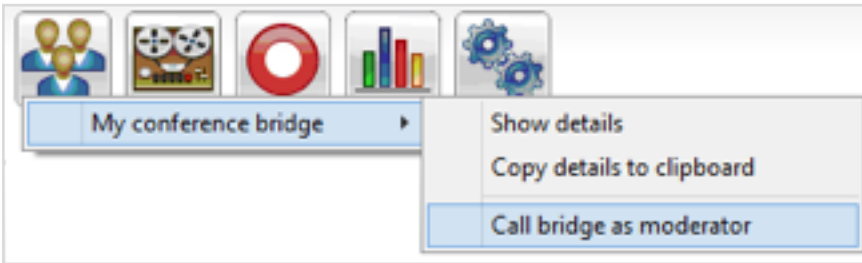

Lecture Mode – To avoid background noise, especially important for larger conferences, the moderator can put the conference into Lecture Mode. In this state, only the Moderator can speak. Lecture Mode can be activated via an on-call menu or through the Moderator web app.

Call Recording – Any conference that is recorded can be accessed almost immediately within the Uboss portal. The conference can be downloaded as a wav file and emailed to all Participants.

Dial-In Through Unity – Users with the optional Unity desktop app can right-click the Conference button and join the bridge as

Outlook

Moderator Client Web

DIAL-IN THROUGH UNITY

Unity Pro users can right-click the conference icon to see the Moderator and participant ID's or dial into the bridge as the Moderator.

CONFERENCE BRIDGE USAGE REPORT