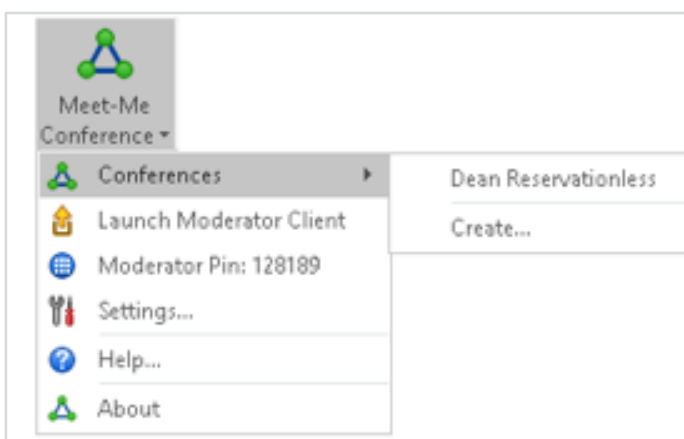

Name Request – When they join the bridge, each Participant can be asked to say their name, which will then be broadcast to all users when the conference starts. This provides security for the Moderator and avoids those “Who just joined?” comments we all used to get in the past.

Outlook Plugin & Moderator Web App – Easily invite colleagues and customers to a conference by automatically adding the dial-in number and Participant ID to an invite. Use the Plugin to launch a web-based Moderator app that will list all Participants that have joined the bridge and allow the Moderator to mute, hold or disconnect them.

Lecture Mode – To avoid background noise, especially important for larger conferences, the moderator can put the conference into Lecture Mode. In this state, only the Moderator can speak. Lecture Mode can be activated via an on-call menu or through the Moderator web app.

Call Recording – Any conference that is recorded can be accessed almost immediately within the Uboss portal. The conference can be downloaded as a wav file and emailed to all Participants.

Dial-In Through Unity – Users with the optional Unity desktop app can right-click the Conference button and join the bridge as

Outlook