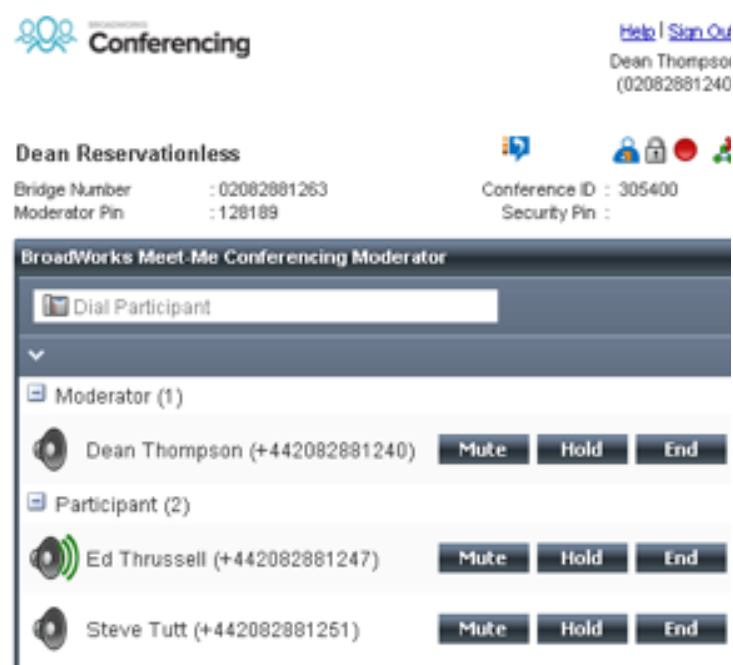

Moderator Client Web